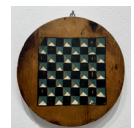

Miniature Folk Art Checker Board

$1,800.00

Circa: 1900

Size: +/- 6 3/4" (diameter)